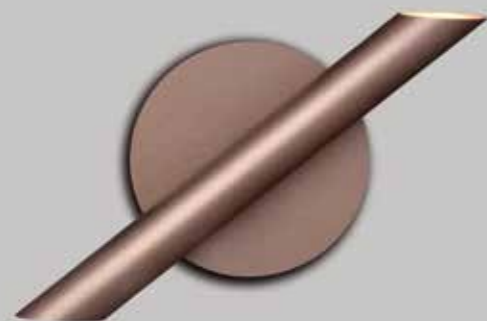

Take born of a concept of minimalist style inspired by the traditional cuts of bamboo, a set of asymmetrical volumes alternated to different heights and different directions, a product of pure lines designed to be the protagonist and not go unnoticed. The initial idea born from the observation of natural elements and their traditional manufacturing process, bamboo as a natural element transferred to an object of decoration. Its general volume is studied in such a way that it allows the diffusion of light in different directions with the possibility of configuring the light source where it is desired. The collection is made of metal tube and incorporates as LED light source, allowing a high performance with an efficient consumption.

014_015

REF_5775-5770

REF_5773

REF_5781

018_019

REF_5771

REF_5773

REF_5772

REF_5775

REF_5776

REF_5774

REF_5777

022_023

REF.5780 DIMMABLE Colgante - Pendant Lamp

- LED 30W 3000K 2700lm - 220/240V
- Metal Blanco Texturizado - Textured White Metal
- Cable Transparente - Translucid Wire