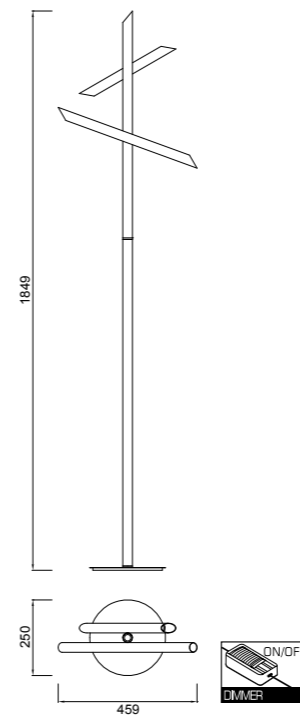

REF.5775 DIMMABLE Pie de salón - Floor Lamp / REF.5776 DIMMABLE Pie de Lectura - Reading Floor Lamp

- LED 15W 3000K 1350lm - 220/240V
- Metal Bronce Texturizado - Textured Bronze Metal
- Cable Negro - Black Wire