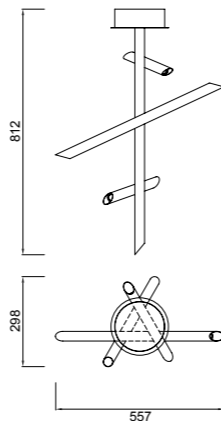

REF.5771 DIMMABLE Semi Plafón - Semi Ceiling Lamp

- LED 30W 3000K 2700lm - 220/240V
- Metal Bronce Texturizado - Textured Bronze Metal