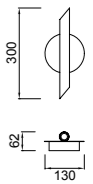

REF.5783 Aplique - Wall Lamp

- LED 12W 3000K 1080lm - 100/240V
- Metal Blanco Texturizado - Textured White Metal

REF.5784 Aplique - Wall Lamp

- LED 6W 3000K 540lm - 100/240V
- Metal Blanco Texturizado - Textured White Metal