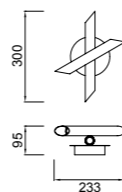

REF.5770 DIMMABLE Colgante - Pendant Lamp

- LED 30W 3000K 2700lm - 220/240V
- Metal Bronce Texturizado - Textured Bronze Metal
- Cable Transparente - Translucid Wire

REF.5771 DIMMABLE Semi Plafón - Semi Ceiling Lamp

- LED 30W 3000K 2700lm - 220/240V
- Metal Bronce Texturizado - Textured Bronze Metal

REF.5772 Plafón - Ceiling Lamp

- LED 9W 3000K 800lm - 100/240V
- Metal Bronce Texturizado - Textured Bronze Metal

REF.5773 Aplique - Wall Lamp

- LED 12W 3000K 1800lm - 100/240V
- Metal Bronce Texturizado - Textured Bronze Metal

REF.5774 Aplique - Wall Lamp

- LED 6W 3000K 540lm - 100/240V
- Metal Bronce Texturizado - Textured Bronze Metal

REF.5777 Sobremesa - Table Lamp

- LED 9W 3000K 800lm - 220/240V
- Metal Bronce Texturizado - Textured Bronze Metal
- Cable Negro - Black Wire

REF.5775 DIMMABLE Pie de salón - Floor Lamp / REF.5776 DIMMABLE Pie de Lectura - Reading Floor Lamp

- LED 15W 3000K 1350lm - 220/240V
- Metal Bronce Texturizado - Textured Bronze Metal
- Cable Negro - Black Wire

- LED 9W 3000K 800lm - 220/240V
- Metal Bronce Texturizado - Textured Bronze Metal
- Cable Negro - Black Wire