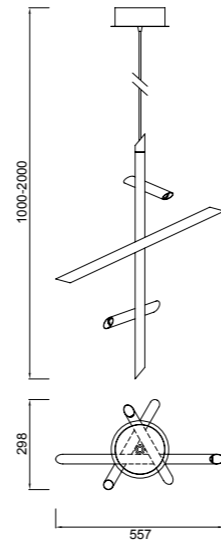

REF.5770 DIMMABLE Colgante - Pendant Lamp

- LED 30W 3000K 2700lm - 220/240V
- Metal Bronce Texturizado - Textured Bronze Metal
- Cable Transparente - Translucid Wire