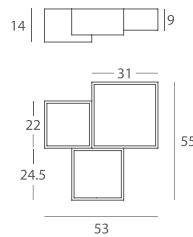

Ref.26817/50

250.251

Ref.26817/R100

REF.
26017/50

PLAFÓN / *CEILING LIGHT*
IP20

MATERIAL
Metal, tablero marino y metacrilato/
Metal, marine board plywood and PMMA

ACABADO / *FINISH*
Roble / *oak*
Difusor blanco óptico / *Optical white diffuser*

INSTALACIÓN / *INSTALLATION*
- E27 LED 5x10W Ø6cm

- E27 LED 5x11W L:17cm

- COB-LED 30W AC.220V
Cálida / *Warm 3000K 1472lm*
Neutra / *Neutral 4000K 1554lm*

REF.
26807/25

COLGANTE / *SUSPENSION*
IP20

MATERIAL
Metal, tablero marino y metacrilato/
Metal, marine board plywood and PMMA