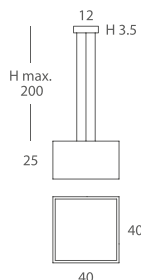

INSTALACIÓN / *INSTALLATION*
- E27 LED 5x10W Ø6cm

- E27 LED 5x11W L:17cm

- COB-LED 30W AC.220V
Cálida / *Warm 3000K 1472lm*
Neutra / *Neutral 4000K 1554lm*

REF.
26807/25

COLGANTE / *SUSPENSION*
IP20

MATERIAL
Metal, tablero marino y metacrilato/
Metal, marine board plywood and PMMA

INSTALACIÓN / *INSTALLATION*
- E27 LED 2x10W Ø6cm

- COB-LED 20W AC.220V
Cálida / *Warm 3000K 794lm*
Neutra / *Neutral 4000K 840lm*

REF.
26817/50

COLGANTE / *SUSPENSION*
IP20

MATERIAL
Metal, tablero marino y metacrilato/
Metal, marine board plywood and PMMA