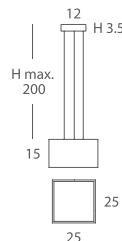

REF.
26807/25

COLGANTE / *SUSPENSION*
IP20

MATERIAL
Metal, tablero marino y metacrilato/
Metal, marine board plywood and PMMA

ACABADO / *FINISH*
Florón blanco mate / *Matt white canopy*
Roble / *oak*
Difusor blanco óptico / *Optical white diffuser*

INSTALACIÓN / *INSTALLATION*
- E27 LED 2x10W Ø6cm

- E27 LED 2x11W L:17cm

- COB-LED 15W AC.220V
Cálida / *Warm 3000K 627lm*
Neutra / *Neutral 4000K 663lm*