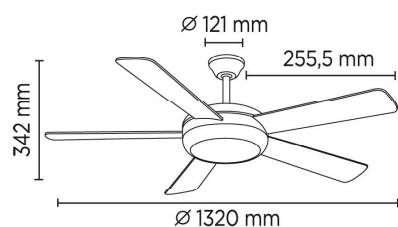

RANDY

Ventilador de techo con luz y mando
 Ceiling fan with light and remote control

MOTOR DE ACERO/STEEL MOTOR
 AC

MEDIDAS MOTOR/MOTOR SIZE
 153X161X14 mm

MATERIAL PALAS/BLADE MATERIAL
 Contrachapado/Plywood

APTO PARA TECHO INCLINADO
 SUITABLE FOR INCLINED ROOF
 Max. 19°

PESO/WEIGHT
 8,6 Kg

85-368-05-100 BLANCO/WHITE

85-368-05-002 NÍQUEL-MADERA/NICKEL-WOOD

85-368-05-115 NEGRO-MADERA/BLACK-WOOD