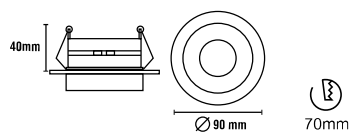

AVALIO

AVALIO

EMPOTRABLE / RECESSED LIGHT

Material: Estructura de aluminio en acabado cromo. Cristal óptico K9.
Material: Chrome finished aluminium frame. K9 optical glass.

GX-5.3 / 12V

Bombilla no incluida / Bulb not included