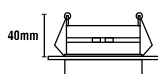

00-140-01-100	○ Blanco / White
00-140-01-141	● Naranja / Orange
00-140-01-142	● Rojo / Red
00-140-01-160	● Verde / Green
00-140-01-180	● Negro / Black
00-140-01-381	○ Espejo / Mirror