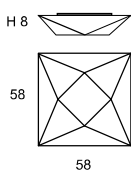

*20007/58

● E27 LED
4x10w Ø6cm

PCB-LED40w ●●●●
NEUTRA / NEUTRAL
4000 K-3200 lm-700 mA.

EEL: **A++...A**