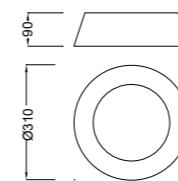

Ⓢ LED 1x18W 3000K 1800lm - 220/240V

Pantalla blanco roto - Off white shade

4965

Ⓢ LED 1x18W 3000K 1800lm - 220/240V

Pantalla negra - Black shade

4960/4964 - Plafón/Ceiling Lamp

4960

Ⓢ LED 1x8W 3000K 800lm - 220/240V