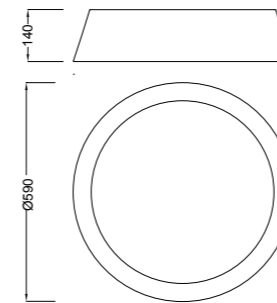

4963/4967 - Plafón/Ceiling Lamp

4963

Ⓢ LED 1x60W 3000K 4200lm - 220/240V

Pantalla blanco roto - Off white shade

4967

Ⓢ LED 1x60W 3000K 4200lm - 220/240V

Pantalla negra - Black shade

4962/4966 - Plafón/Ceiling Lamp