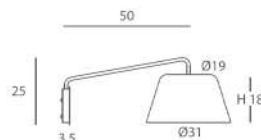

INSTALACIÓN/ INSTALLATION

E27 LED 1x10W Ø6cm

EEL: **A++ ... A**

REF.
28980/L

APLIQUE/ WALL BRACKET
IP20

MATERIAL

Pantalla de metal y difusor acrílico/
Metal bowl & acrylic diffuser

ACABADO/ FINISH

Base y brazo: blanco o negro mate/ Wall base and arm: white or matt black

Pantallas: negro mate, blanco, beige, marsala y oliva/

Lampshades: matt black, white, beige, marsala and olive

INSTALACIÓN/ INSTALLATION

E27 LED 1x10W Ø6cm

EEL: **A++ ... A**