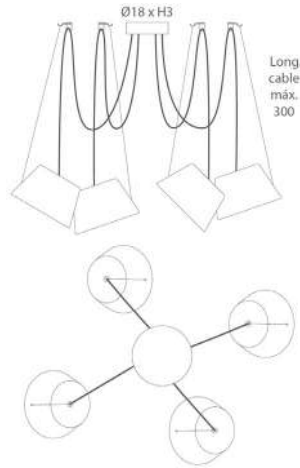

**SUSPENSION**

Metal lampshade rotatable and tiltable of Ø31cm with acrylic diffuser, which may be orientated manually by users. Canopy from 1 up to 6 lampshades.

REF.  
28080/1

**COLGANTE/ SUSPENSION**  
IP20

**MATERIAL**

Pantalla de metal y difusor acrílico/  
Metal bowl & acrylic diffuser

**ACABADO/ FINISH**

Negro mate o blanco/  
Matt black or white

**INSTALACIÓN/ INSTALLATION**

E27 LED 1x10W Ø6cm

EEL:

REF.  
28080/2  
28080/3  
28080/4  
28080/5  
28080/6